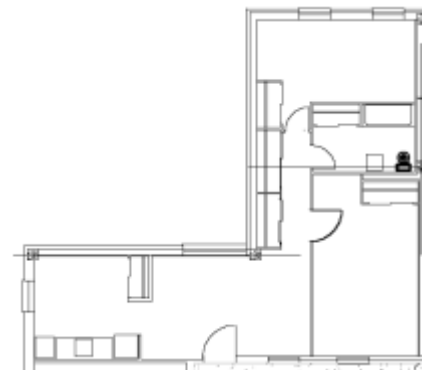

The Townhouse Overview

600 North Verity Pkwy Middletown Ohio

T: (513) 896-4411
 Www.butlermetro.org

Vital Statistics

The Townhouse - OH-15-04C

600 North Verity Parkway
 Middletown, OH 45044

Site: (Acres)		2.7
Buildings:		1
Buildings/Acre:		0.37
Units scheduled for Demo		0
Units:	Size (SF)	82
0 Bedroom:		0
1 Bedroom:	497	78
2 Bedroom:	682	4
3 Bedroom:		0
4 Bedroom:		0
5 Bedroom:		0
Physically Accessible Units:		0
Units/Building:		82.00
Units/Acre:		30.37
DOFA:		1/30/1965
Date of Last Comp. Mod:		N/A
Buildings Mod:		N/A

SITE PLANS

One-Bedroom Floor Plan

Floor Plan - Combined Efficiency,
 One-Bedroom Unit

Two-Bedroom Floor Plan