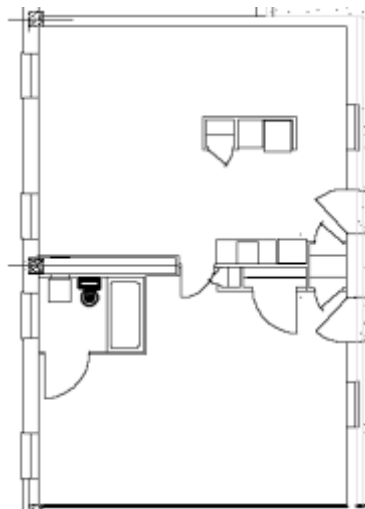

The Townhouse Overview

600 North Verity Pkwy Middletown Ohio

T: (513) 896-4411
 Www.butlermetro.org

Vital Statistics

The Townhouse - OH-15-04C

600 North Verity Parkway
 Middletown, OH 45044

Site: (Acres)		2.7
Buildings:		1
Buildings/Acre:		0.37
Units scheduled for Demo		0
Units:	Size (SF)	82
0 Bedroom:		0
1 Bedroom:	497	78
2 Bedroom:	682	4
3 Bedroom:		0
4 Bedroom:		0
5 Bedroom:		0
Physically Accessible Units:		0
Units/Building:		82.00
Units/Acre:		30.37
DOFA:		1/30/1965
Date of Last Comp. Mod:		N/A
Buildings Mod:		N/A

SITE PLANS

One-Bedroom Floor Plan

Floor Plan - Combined Efficiency,
 One-Bedroom Unit

Two-Bedroom Floor Plan