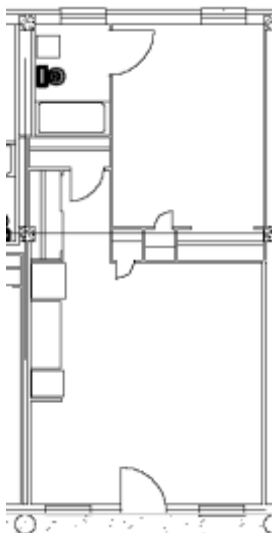

The Townhouse Overview

600 North Verity Pkwy Middletown Ohio

T: (513) 896-4411
 Www.butlermetro.org

Vital Statistics

The Townhouse - OH-15-04C

600 North Verity Parkway
 Middletown, OH 45044

Site: (Acres)		2.7
Buildings:		1
Buildings/Acre:		0.37
Units scheduled for Demo		0
Units:	Size (SF)	82
0 Bedroom:		0
1 Bedroom:	497	78
2 Bedroom:	682	4
3 Bedroom:		0
4 Bedroom:		0
5 Bedroom:		0
Physically Accessible Units:		0
Units/Building:		82.00
Units/Acre:		30.37
DOFA:		1/30/1965
Date of Last Comp. Mod:		N/A
Buildings Mod:		N/A

SITE PLANS

One-Bedroom Floor Plan

Floor Plan - Combined Efficiency,
 One-Bedroom Unit

Two-Bedroom Floor Plan