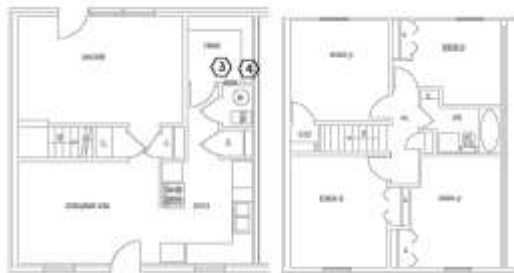

#### Townhomes East - OH-15-04B

Minnesota at 18th Avenue  
 Middletown, OH 45044

Site: (Acres)	5.3	
Buildings:	14	
Buildings/ Acre:	2.64	
Units:	Size (SF)	52
0 Bedroom:		0
1 Bedroom:		0
2 Bedroom:	884	12
3 Bedroom:	1092	24
4 Bedroom:	1300	12
5 Bedroom:	1508	4
Physically Accessible Units:		0
Units/Building:		3.71
Units/ Acre:		9.81
DOFA:		1/30/1965
Date of Last Comp. Mod:		N/A
Buildings Mod:		N/A

### SITE PLANS

Two-Bedroom Floor Plan

Three-Bedroom Floor Plan

Four-Bedroom Floor Plan

Five-Bedroom Floor Plan