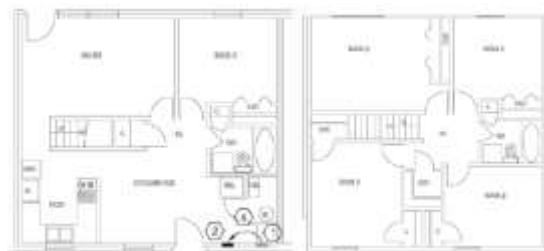

#### Townhomes East - OH-15-04B

Minnesota at 18th Avenue  
 Middletown, OH 45044

Site: (Acres)	5.3	
Buildings:	14	
Buildings/ Acre:	2.64	
Units:	Size (SF)	52
0 Bedroom:		0
1 Bedroom:		0
2 Bedroom:	884	12
3 Bedroom:	1092	24
4 Bedroom:	1300	12
5 Bedroom:	1508	4
Physically Accessible Units:		0
Units/Building:		3.71
Units/ Acre:		9.81
DOFA:		1/30/1965
Date of Last Comp. Mod:		N/A
Buildings Mod:		N/A

### SITE PLANS

Two-Bedroom Floor Plan

Three-Bedroom Floor Plan

Four-Bedroom Floor Plan

Five-Bedroom Floor Plan