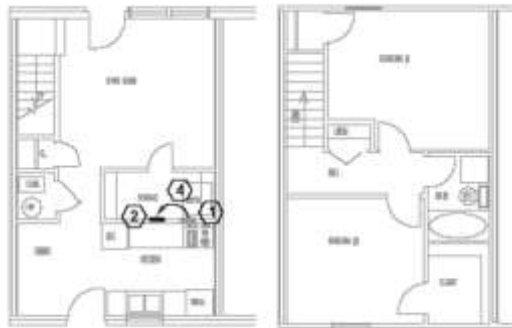

#### Townhomes East - OH-15-04B

Minnesota at 18th Avenue  
 Middletown, OH 45044

Site: (Acres)	5.3	
Buildings:	14	
Buildings/ Acre:	2.64	
Units:	Size (SF)	52
0 Bedroom:		0
1 Bedroom:		0
2 Bedroom:	884	12
3 Bedroom:	1092	24
4 Bedroom:	1300	12
5 Bedroom:	1508	4
Physically Accessible Units:		0
Units/Building:		3.71
Units/ Acre:		9.81
DOFA:		1/30/1965
Date of Last Comp. Mod:		N/A
Buildings Mod:		N/A

### SITE PLANS

Two-Bedroom Floor Plan

Three-Bedroom Floor Plan

Four-Bedroom Floor Plan

Five-Bedroom Floor Plan