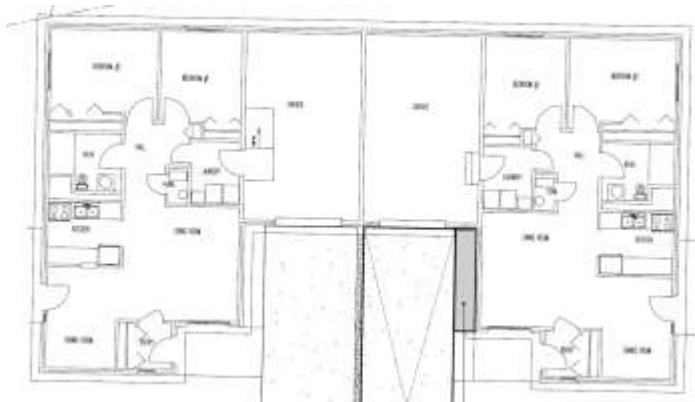

Winding Creek Overview

Knapp Drive Hamilton Ohio

T: (513) 896-4411
 Www.butlermetro.org

Vital Statistics

Winding Creek - OH-15-16

Knapp Drive and Herd Court
 Hamilton, OH 45013

Site: (Acres)	10.5
Buildings:	25
Buildings/ Acre:	2.38
Units scheduled for Demo	0
Units:	Size (SF)
0 Bedroom:	0
1 Bedroom:	0
2 Bedroom:	1008 30
3 Bedroom:	1500 10
4 Bedroom:	0
5 Bedroom:	0
Physically Accessible Units:	8
Units/Building:	1.60
Units/ Acre:	3.81
DOFA:	1/30/1982
Date of Last Comp. Mod:	N/A
Buildings Mod:	N/A

SITE PLANS

Floor Plan - Two Bedroom and Two-Bedroom Accessible

Floor Plan - Three Bed-

Floor Plan - Three Bed-room Accessible