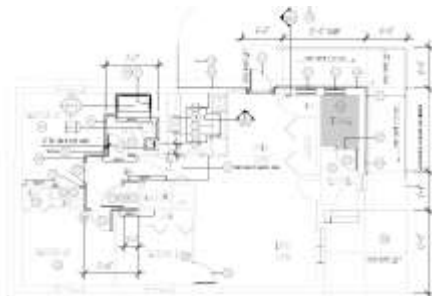

Winding Creek Overview

Knapp Drive Hamilton Ohio

T: (513) 896-4411
 Www.butlermetro.org

Vital Statistics

Winding Creek - OH-15-16

Knapp Drive and Herd Court
 Hamilton, OH 45013

Site: (Acres)	10.5
Buildings:	25
Buildings/ Acre:	2.38
Units scheduled for Demo	0
Units:	Size (SF)
0 Bedroom:	0
1 Bedroom:	0
2 Bedroom:	1008 30
3 Bedroom:	1500 10
4 Bedroom:	0
5 Bedroom:	0
Physically Accessible Units:	8
Units/Building:	1.60
Units/ Acre:	3.81
DOFA:	1/30/1982
Date of Last Comp. Mod:	N/A
Buildings Mod:	N/A

SITE PLANS

Floor Plan - Two Bedroom and Two-Bedroom Accessible

Floor Plan - Three Bed-

Floor Plan - Three Bed-room Accessible